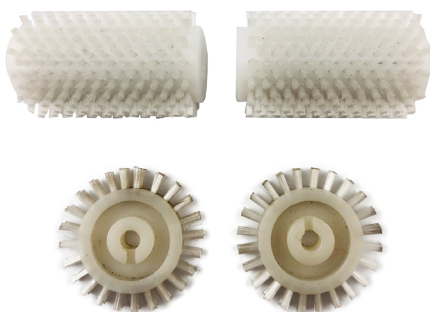

Tape Wheel Sleeve

Ali Machinery

Tobacco Machinery | Spare Parts

MAX Spare Parts

Rolling Block Assembly

Rolling Drum

Hopper Drum

Filter Roller

Tipping Drum

Stone Sharpener

Carbon Control Ring

Knife Holding Unit

Glur Roller
(Porus & Non-Porus)

Brush

Filter Guide Strip

Tipping Paper Rubber Roller

Ali Machinery

Tobacco Machinery | Spare Parts

MK-9 Spare Parts

Garniture Tape

Steel Band

Steel Spring

Tounge Piece

Coarse Carding Staves