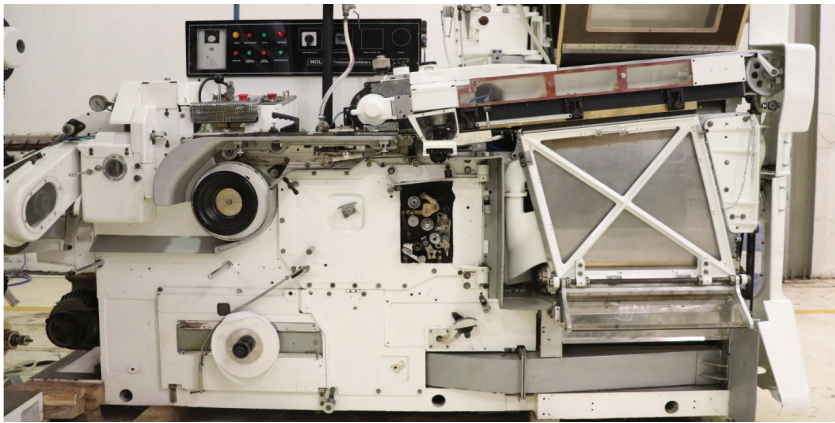

Ali Machinery

Tobacco Machinery | Spare Parts

Cigarette Maker MK 8 Single Knife Max 5 A-Type Printer

- MK-8 Single Knife, Max 5 Multiroll with 917 Infeed Unit & A-Type Printer
- 2000 Cigarettes Per Minute
- Vacuum Pump and Dust Collector