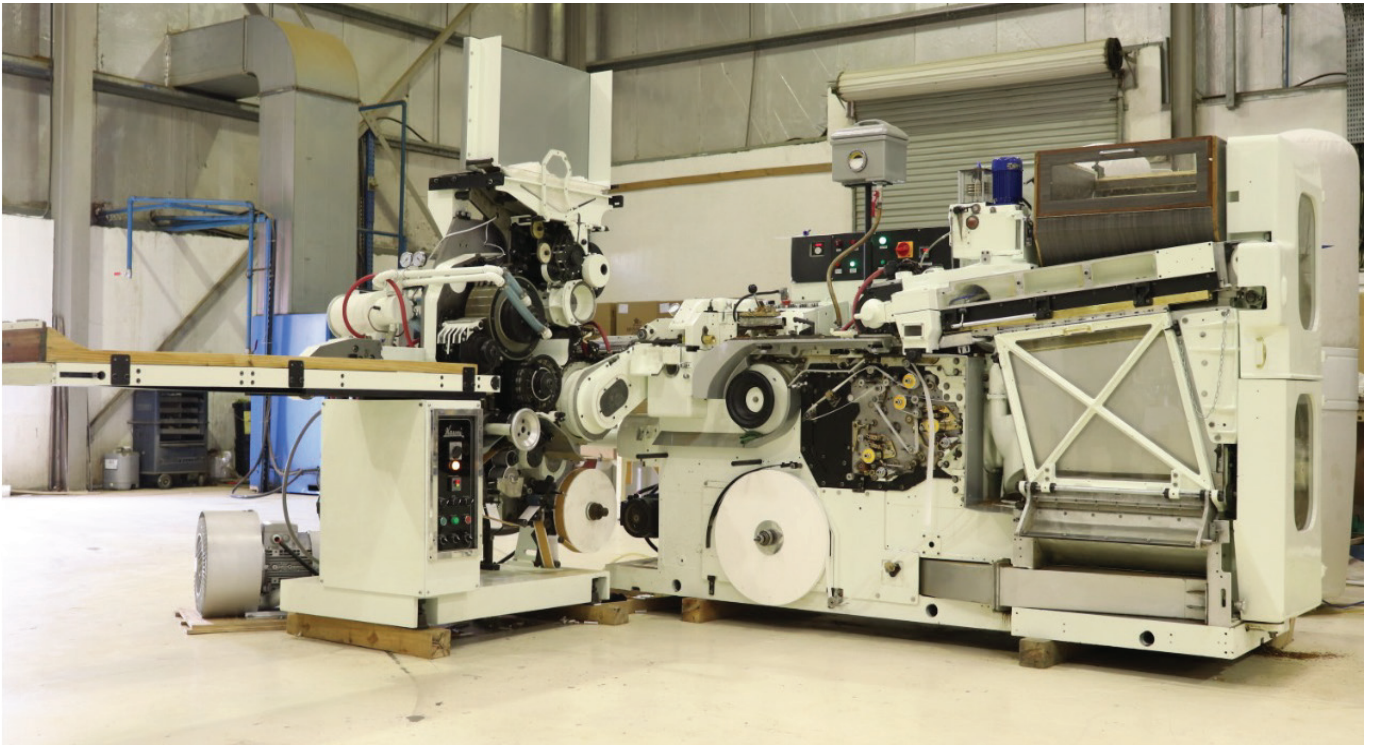

Ali Machinery

Tobacco Machinery | Spare Parts

Cigarette Maker MK 8 Single Knife Max 5 C-Type Printer

- MK-8 Single Knife, Max 5 Multiroll with 917 Infeed Unit & C-Type Printer
- 2000 Cigarettes Per Minute
- Vacuum Pump and Dust Collector