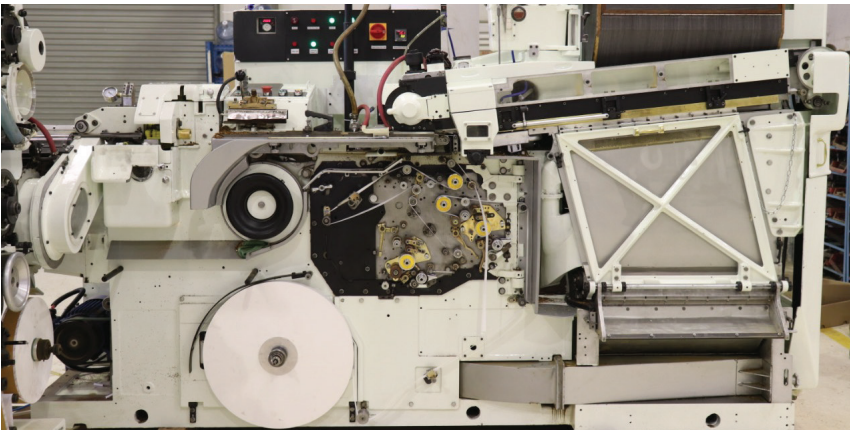

Ali Machinery

Tobacco Machinery | Spare Parts

Cigarette Maker MK 8 Single Knife Max 5 C-Type Printer

- MK-8 Single Knife, Max 5 Multiroll with 917 Infeed Unit & C-Type Printer
- 2000 Cigarettes Per Minute
- Vacuum Pump and Dust Collector