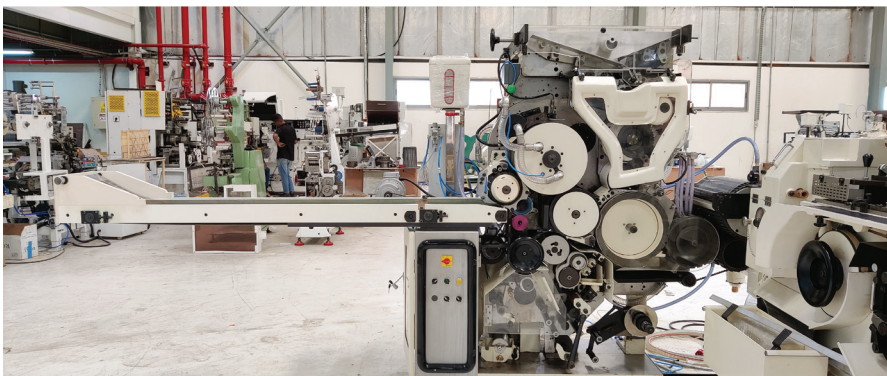

Ali Machinery

Tobacco Machinery | Spare Parts

Cigarette Maker Protos 70 ER

- Protos 70 ER, Automatic Tobacco Feeder
Automatic Splicer Unit
- 7000 Cigarettes Per Minute
- Siemens S7-300 PLC & HMI Siemens IPC
Beckhoff Interface for MIDAS

Ali Machinery

Tobacco Machinery | Spare Parts

Cigarette Maker MK 8 Double Knife Max 15

- MK-8 D Double Knife, Max 15 Multiroll with 1117 Infeed Unit
- 3000 Cigarettes Per Minute
- with Vacuum Pump and Dust Collector

Ali Machinery

Tobacco Machinery | Spare Parts

Cigarette Maker MK 8 Double Knife Max 15 with PLC

- MK-8 D Double Knife, Max 15 Multiroll with 1117 Infeed Unit
- 3000 Cigarettes Per Minute
- PLC Controlled System with HMI Display