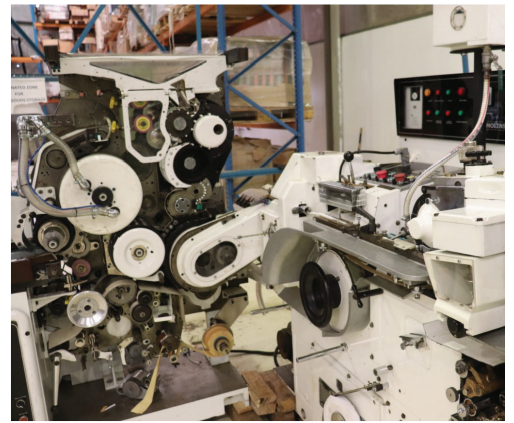

Ali Machinery

Tobacco Machinery | Spare Parts

Cigarette Maker MK 8 Single Knife Max 5 A-Type Printer

- MK-8 Single Knife, Max 5 Multiroll with 917 Infeed Unit & A-Type Printer
- 2000 Cigarettes Per Minute
- Vacuum Pump and Dust Collector