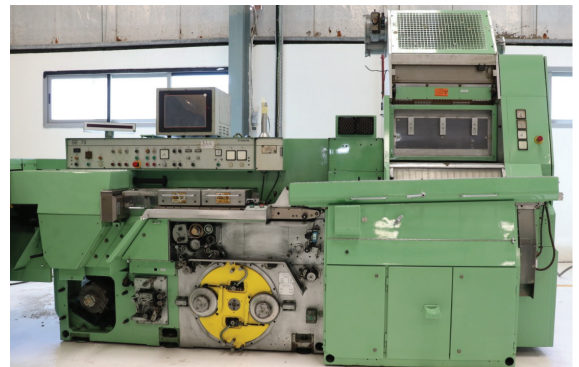

Cigarette Maker Protos 80 ER

- Protos 80 ER, Automatic Tobacco Feeder
Manual Splicer Unit
- 8000 Cigarettes Per Minute
- Siemens S7-400 PLC & Sinamic Panel IPC Display
Beckhoff Interface for MIDAS (Weight Control System)

Ali Machinery

Tobacco Machinery | Spare Parts

Cigarette Maker Protos 70 ER

- Protos 70 ER, Automatic Tobacco Feeder
Automatic Splicer Unit
- 7000 Cigarettes Per Minute
- Siemens S7-300 PLC & HMI Siemens IPC
Beckhoff Interface for MIDAS

Ali Machinery

Tobacco Machinery | Spare Parts

Cigarette Maker MK 9.5 Servo Drives Max S

- Molins Mark 9.5 S7-300 PLC, LENZE Servo Drives, Mass Flow Tray Filler & Automatic Tobacco Feeder
- 5000 Cigarettes Per Minute
- Siemens S-300 PLC & HMI Siemens IPC

Ali Machinery

Tobacco Machinery | Spare Parts

Cigarette Maker MK 9.5 Max S

- Molins Mark 9.5 (Aiger Rebuild), Hauni Max S, Mass Flow Tray Filler & Auto Tobacco Feeder
- 5000 Cigarettes Per Minute
- S7-300 PLC & HMI Display