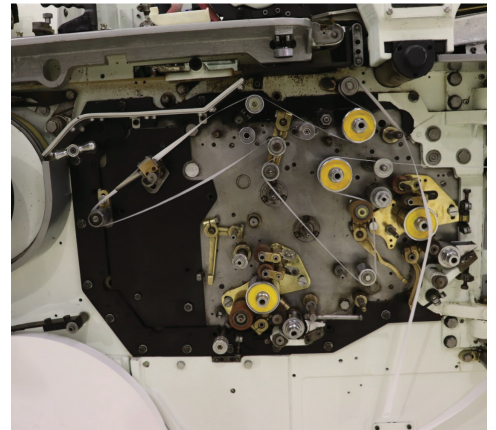

Ali Machinery

Tobacco Machinery | Spare Parts

Cigarette Maker MK 8 Single Knife Max 5 C-Type Printer

- MK-8 Single Knife, Max 5 Multiroll with 917 Infeed Unit & C-Type Printer
- 2000 Cigarettes Per Minute
- Vacuum Pump and Dust Collector