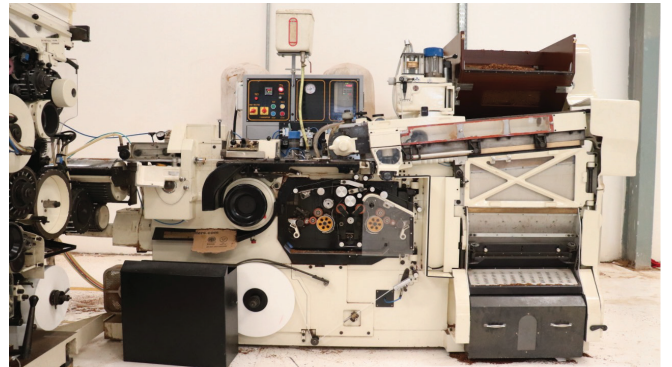

Ali Machinery

Tobacco Machinery | Spare Parts

Cigarette Maker MK 8 Double Knife Max 15

- MK-8 D Double Knife, Max 15 Multiroll with 1117 Infeed Unit
- 3000 Cigarettes Per Minute
- with Vacuum Pump and Dust Collector