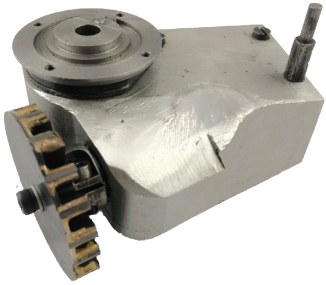

Guide Block Assembly

Gearbox

Tape Wheel Sleeve

Ali Machinery

Tobacco Machinery | Spare Parts

MK-8 Spare Parts

Ecreture Gearbox

Cutoff Knife Assembly

Complete Knife Bracket

Bracket & Support Plate
for Knife Assembly

Coarse Carding Staves

Fine Carding Staves

Comb

Elevator Strip

Deflector

Connec ng Arm