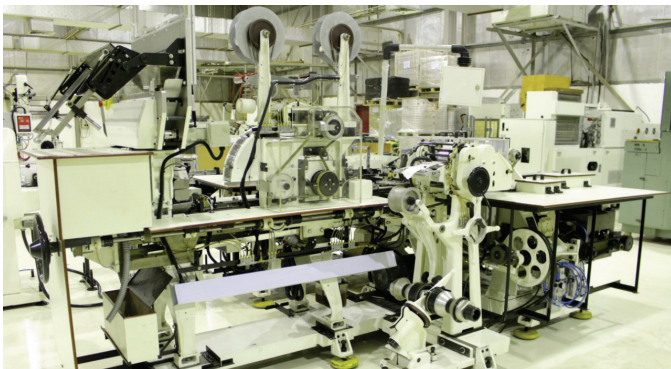

Ali Machinery

Tobacco Machinery | Spare Parts

HLP 2 Packing Line Double Plunger, CP-1 Wrapper & Naked Over Wrapper

- HLP 2 Packer Double Plunger hopper, CP-1 Wrapper, & Naked Over-wrapper
- 200 Packs per minute
- Siemens S-7 PLC & HMI Display