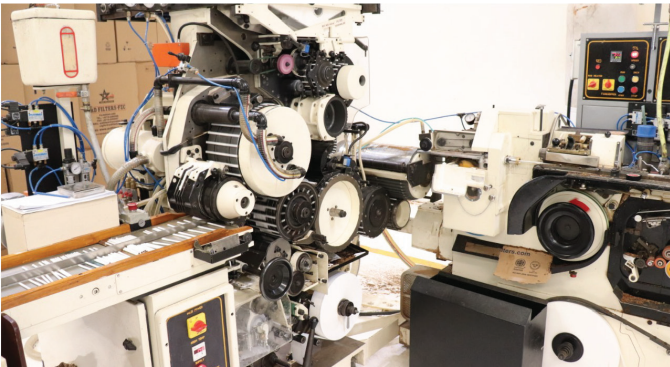

Ali Machinery

Tobacco Machinery | Spare Parts

Cigarette Maker MK 8 Double Knife Max 15

- MK-8 D Double Knife, Max 15 Multiroll with 1117 Infeed Unit
- 3000 Cigarettes Per Minute
- with Vacuum Pump and Dust Collector