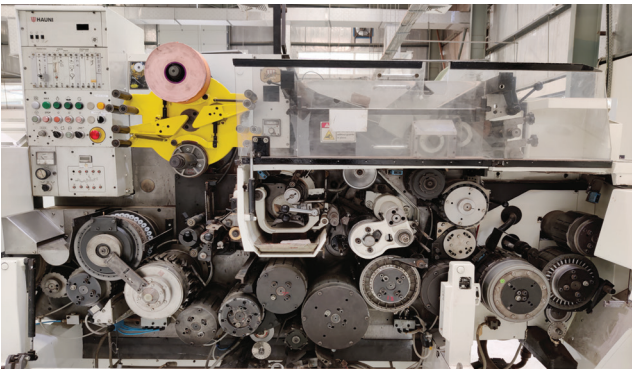

Cigarette Maker Protos 80 ER

- Protos 80 ER, Automatic Tobacco Feeder
Manual Splicer Unit
- 8000 Cigarettes Per Minute
- Siemens S7-400 PLC & Sinamic Panel IPC Display
Beckhoff Interface for MIDAS (Weight Control System)

Ali Machinery

Tobacco Machinery | Spare Parts

Cigarette Maker Protos 70 ER

- Protos 70 ER, Automatic Tobacco Feeder
Automatic Splicer Unit
- 7000 Cigarettes Per Minute
- Siemens S7-300 PLC & HMI Siemens IPC
Beckhoff Interface for MIDAS

Ali Machinery

Tobacco Machinery | Spare Parts

Cigarette Maker MK 9.5 Servo Drives Max S

- Molins Mark 9.5 S7-300 PLC, LENZE Servo Drives, Mass Flow Tray Filler & Automatic Tobacco Feeder
- 5000 Cigarettes Per Minute
- Siemens S-300 PLC & HMI Siemens IPC

Ali Machinery

Tobacco Machinery | Spare Parts

Cigarette Maker MK 9.5 Max S

- Molins Mark 9.5 (Aiger Rebuild), Hauni Max S, Mass Flow Tray Filler & Auto Tobacco Feeder
- 5000 Cigarettes Per Minute
- S7-300 PLC & HMI Display