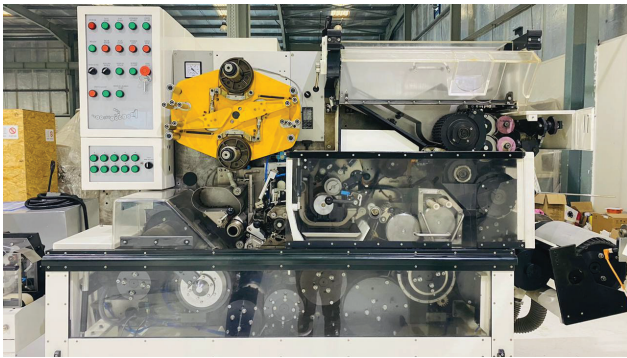

Cigarette Maker Protos 80 ER

- Protos 80 ER, Automatic Tobacco Feeder
Manual Splicer Unit
- 8000 Cigarettes Per Minute
- Siemens S7-400 PLC & Sinamic Panel IPC Display
Beckhoff Interface for MIDAS (Weight Control System)

Ali Machinery

Tobacco Machinery | Spare Parts

Cigarette Maker Protos 70 ER

- Protos 70 ER, Automatic Tobacco Feeder
Automatic Splicer Unit
- 7000 Cigarettes Per Minute
- Siemens S7-300 PLC & HMI Siemens IPC
Beckhoff Interface for MIDAS

Ali Machinery

Tobacco Machinery | Spare Parts

Cigarette Maker MK 9.5 Servo Drives Max S

- Molins Mark 9.5 S7-300 PLC, LENZE Servo Drives, Mass Flow Tray Filler & Automatic Tobacco Feeder
- 5000 Cigarettes Per Minute
- Siemens S-300 PLC & HMI Siemens IPC

Ali Machinery

Tobacco Machinery | Spare Parts

Cigarette Maker MK 9.5 Max S

- Molins Mark 9.5 (Aiger Rebuild), Hauni Max S, Mass Flow Tray Filler & Auto Tobacco Feeder
- 5000 Cigarettes Per Minute
- S7-300 PLC & HMI Display