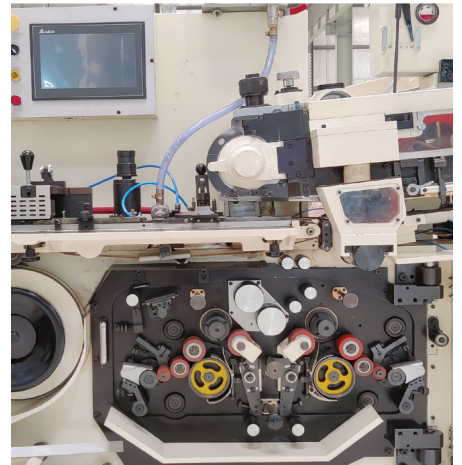

Ali Machinery

Tobacco Machinery | Spare Parts

Cigarette Maker MK 8 Double Knife Max 15 with PLC

- MK-8 D Double Knife, Max 15 Multiroll with 1117 Infeed Unit
- 3000 Cigarettes Per Minute
- PLC Controlled System with HMI Display