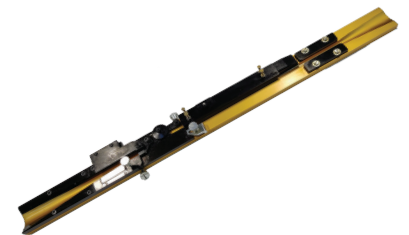

Nylon Tape

Steel Band

Steel Spring

Tounge Piece

Shoe

Cowl Bracket

Long & Short Folder

Garniture Assembly