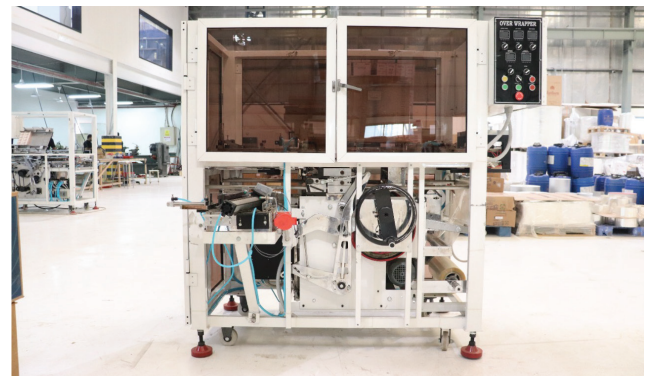

Ali Machinery

Tobacco Machinery | Spare Parts

HLP 1.5 Packing Line, CP-1 Wrapper & Naked Over Wrapper

- HLP 1, CP-1 Wrapper & Naked Over-wrapper
- 120 Packs per minute
- PLC & HMI Display