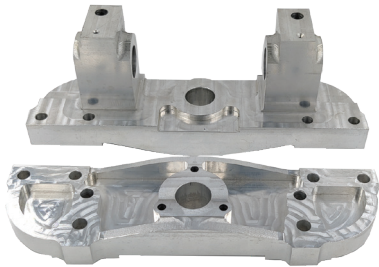

Nylon Tape

Steel Band

Steel Spring

Tounge Piece

Shoe

Cowl Bracket

Long & Short Folder

Garniture Assembly

Guide Block Assembly

Gearbox

Tape Wheel Sleeve

Ali Machinery

Tobacco Machinery | Spare Parts

MK-8 Spare Parts

Ecreture Gearbox

Cutoff Knife Assembly

Complete Knife Bracket

Bracket & Support Plate
for Knife Assembly

Coarse Carding Staves

Fine Carding Staves

Comb

Elevator Strip

Deflector

Connec ng Arm