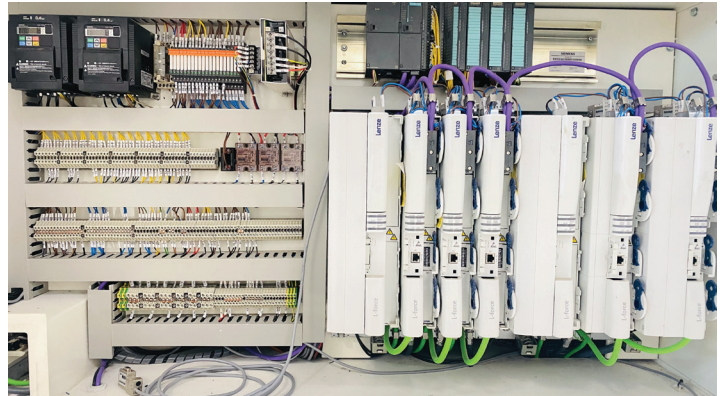

Ali Machinery

Tobacco Machinery | Spare Parts

Cigarette Maker MK 9.5 Servo Drives Max S

- Molins Mark 9.5 S7-300 PLC, LENZE Servo Drives, Mass Flow Tray Filler & Automatic Tobacco Feeder
- 5000 Cigarettes Per Minute
- Siemens S-300 PLC & HMI Siemens IPC