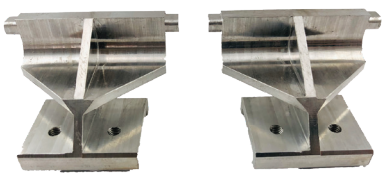

Tobacco Machinery | Spare Parts

HLP-2 Spare Parts

Sealer Pocket & Base

Wedge

Inner Lining

Cutter Creaser

Embossing Roller Set

Glue Nozzle