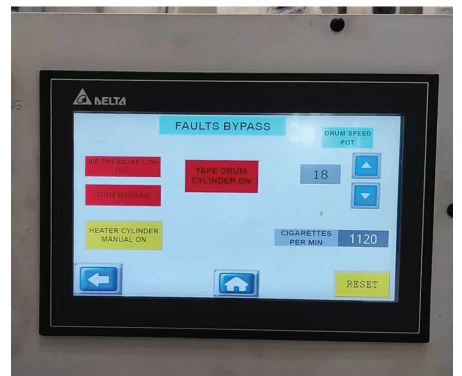

Cigarette Maker Protos 80 ER

- Protos 80 ER, Automatic Tobacco Feeder
Manual Splicer Unit
- 8000 Cigarettes Per Minute
- Siemens S7-400 PLC & Sinamic Panel IPC Display
Beckhoff Interface for MIDAS (Weight Control System)

Ali Machinery

Tobacco Machinery | Spare Parts

Cigarette Maker Protos 70 ER

- Protos 70 ER, Automatic Tobacco Feeder
Automatic Splicer Unit
- 7000 Cigarettes Per Minute
- Siemens S7-300 PLC & HMI Siemens IPC
Beckhoff Interface for MIDAS

Ali Machinery

Tobacco Machinery | Spare Parts

Cigarette Maker MK 8 Double Knife Max 15

- MK-8 D Double Knife, Max 15 Multiroll with 1117 Infeed Unit
- 3000 Cigarettes Per Minute
- with Vacuum Pump and Dust Collector

Ali Machinery

Tobacco Machinery | Spare Parts

Cigarette Maker MK 8 Double Knife Max 15 with PLC

- MK-8 D Double Knife, Max 15 Multiroll with 1117 Infeed Unit
- 3000 Cigarettes Per Minute
- PLC Controlled System with HMI Display