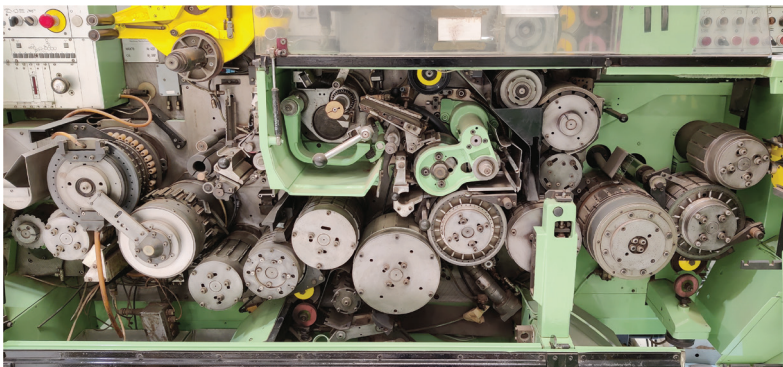

Cigarette Maker Protos 80 ER

- Protos 80 ER, Automatic Tobacco Feeder
Manual Splicer Unit
- 8000 Cigarettes Per Minute
- Siemens S7-400 PLC & Sinamic Panel IPC Display
Beckhoff Interface for MIDAS (Weight Control System)

Ali Machinery

Tobacco Machinery | Spare Parts

Cigarette Maker Protos 70 ER

- Protos 70 ER, Automatic Tobacco Feeder
Automatic Splicer Unit
- 7000 Cigarettes Per Minute
- Siemens S7-300 PLC & HMI Siemens IPC
Beckhoff Interface for MIDAS

Ali Machinery

Tobacco Machinery | Spare Parts

Cigarette Maker MK 9.5 Servo Drives Max S

- Molins Mark 9.5 S7-300 PLC, LENZE Servo Drives, Mass Flow Tray Filler & Automatic Tobacco Feeder
- 5000 Cigarettes Per Minute
- Siemens S-300 PLC & HMI Siemens IPC

Ali Machinery

Tobacco Machinery | Spare Parts

Cigarette Maker MK 9.5 Max S

- Molins Mark 9.5 (Aiger Rebuild), Hauni Max S, Mass Flow Tray Filler & Auto Tobacco Feeder
- 5000 Cigarettes Per Minute
- S7-300 PLC & HMI Display