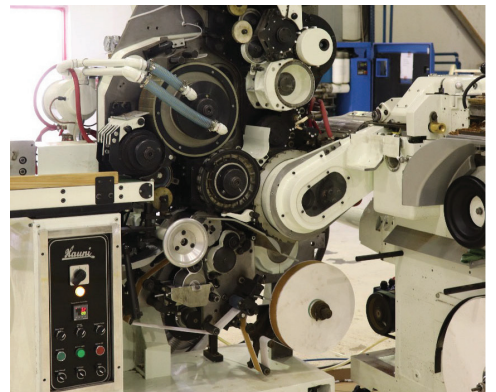

Ali Machinery

Tobacco Machinery | Spare Parts

Cigarette Maker MK 8 Single Knife Max 5 C-Type Printer

- MK-8 Single Knife, Max 5 Multiroll with 917 Infeed Unit & C-Type Printer
- 2000 Cigarettes Per Minute
- Vacuum Pump and Dust Collector