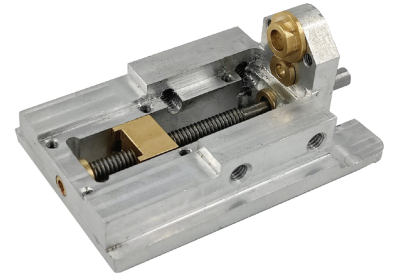

Guide Block Assembly

Gearbox

Tape Wheel Sleeve

Ali Machinery

Tobacco Machinery | Spare Parts

MK-8 Spare Parts

Ecreture Gearbox

Cutoff Knife Assembly

Complete Knife Bracket

Bracket & Support Plate
for Knife Assembly

Coarse Carding Staves

Fine Carding Staves

Comb

Elevator Strip

Deflector

Connec ng Arm