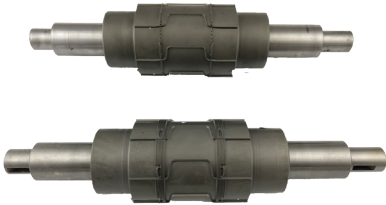

Tobacco Machinery | Spare Parts

HLP-2 Spare Parts

Sealer Pocket & Base

Wedge

Inner Lining

Cutter Creaser

Embossing Roller Set

Glue Nozzle