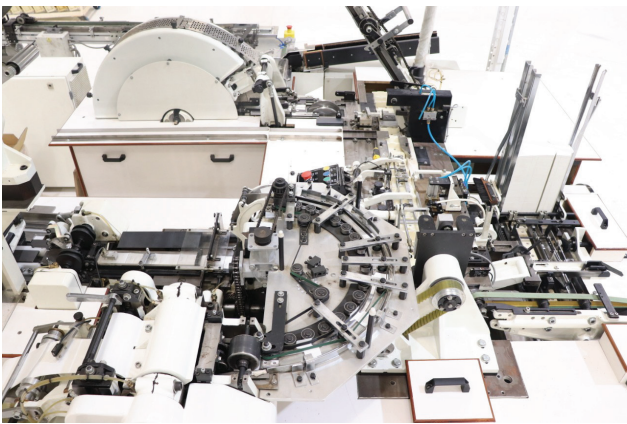

Ali Machinery

Tobacco Machinery | Spare Parts

HLP 2 Packing Line, CP-1 Wrapper & Naked Over Wrapper

- HLP 2 Packer, CP-1 Wrapper & Naked Over-wrapper
- 180 Packs per minute
- Siemens S-7 PLC & HMI Display