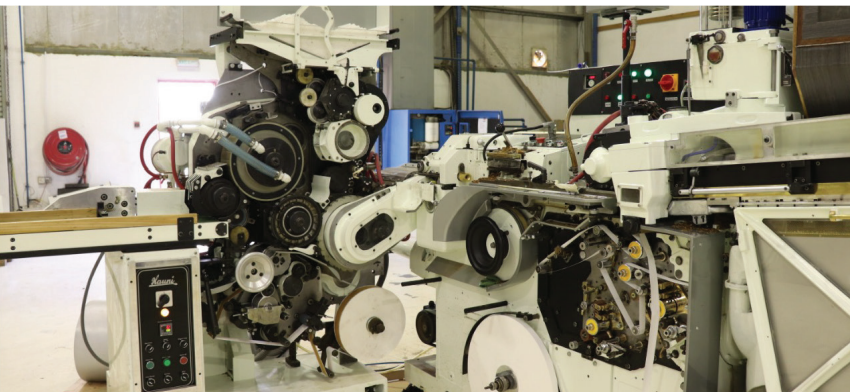

Ali Machinery

Tobacco Machinery | Spare Parts

Cigarette Maker MK 8 Single Knife Max 5 C-Type Printer

- MK-8 Single Knife, Max 5 Multiroll with 917 Infeed Unit & C-Type Printer
- 2000 Cigarettes Per Minute
- Vacuum Pump and Dust Collector