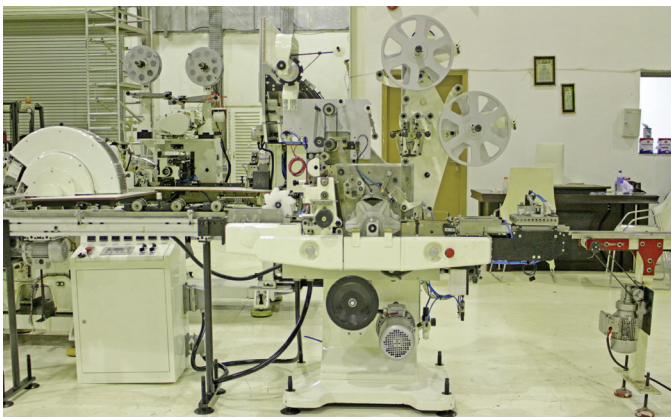

Ali Machinery

Tobacco Machinery | Spare Parts

HLP 2 Packing Line Double Plunger, CP-1 Wrapper & Naked Over Wrapper

- HLP 2 Packer Double Plunger hopper, CP-1 Wrapper, & Naked Over-wrapper
- 200 Packs per minute
- Siemens S-7 PLC & HMI Display