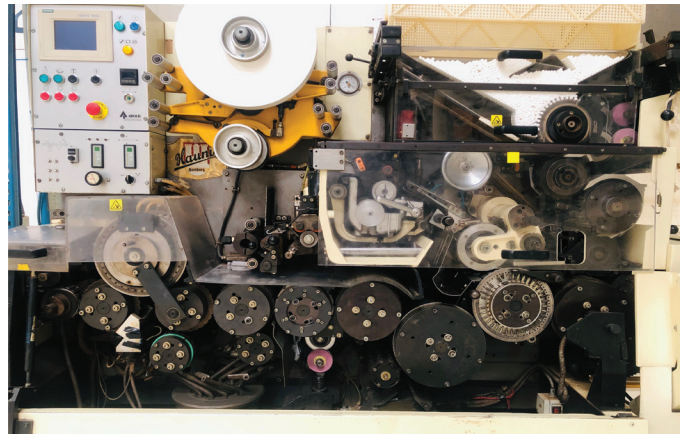

Cigarette Maker Protos 80 ER

- Protos 80 ER, Automatic Tobacco Feeder
Manual Splicer Unit
- 8000 Cigarettes Per Minute
- Siemens S7-400 PLC & Sinamic Panel IPC Display
Beckhoff Interface for MIDAS (Weight Control System)

Ali Machinery

Tobacco Machinery | Spare Parts

Cigarette Maker Protos 70 ER

- Protos 70 ER, Automatic Tobacco Feeder
Automatic Splicer Unit
- 7000 Cigarettes Per Minute
- Siemens S7-300 PLC & HMI Siemens IPC
Beckhoff Interface for MIDAS

Ali Machinery

Tobacco Machinery | Spare Parts

Cigarette Maker MK 9.5 Servo Drives Max S

- Molins Mark 9.5 S7-300 PLC, LENZE Servo Drives, Mass Flow Tray Filler & Automatic Tobacco Feeder
- 5000 Cigarettes Per Minute
- Siemens S-300 PLC & HMI Siemens IPC

Ali Machinery

Tobacco Machinery | Spare Parts

Cigarette Maker MK 9.5 Max S

- Molins Mark 9.5 (Aiger Rebuild), Hauni Max S, Mass Flow Tray Filler & Auto Tobacco Feeder
- 5000 Cigarettes Per Minute
- S7-300 PLC & HMI Display