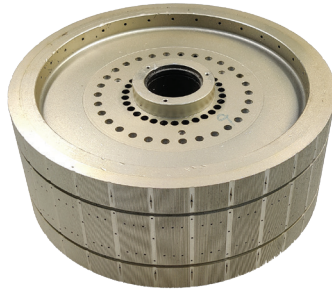

Tape Wheel Sleeve

Ali Machinery

Tobacco Machinery | Spare Parts

MAX Spare Parts

Rolling Block Assembly

Rolling Drum

Hopper Drum

Filter Roller