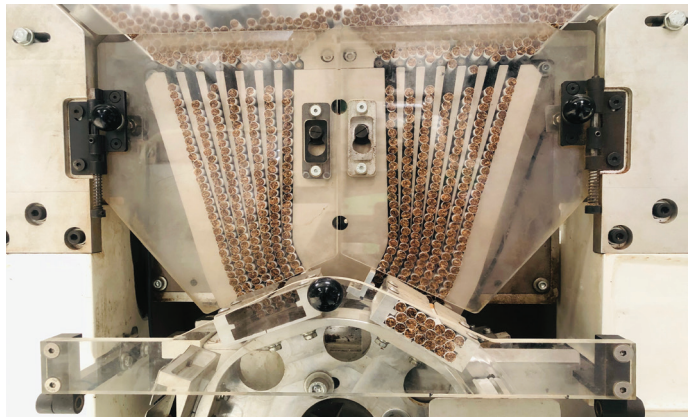

Ali Machinery

Tobacco Machinery | Spare Parts

Cigarette Maker Protos 70 ER

- Protos 70 ER, Automatic Tobacco Feeder
Automatic Splicer Unit
- 7000 Cigarettes Per Minute
- Siemens S7-300 PLC & HMI Siemens IPC
Beckhoff Interface for MIDAS

Ali Machinery

Tobacco Machinery | Spare Parts

HLP 2 Packing Line Double Plunger, CP-1 Wrapper & Naked Over Wrapper

- HLP 2 Packer Double Plunger hopper, CP-1 Wrapper, & Naked Over-wrapper
- 200 Packs per minute
- Siemens S-7 PLC & HMI Display