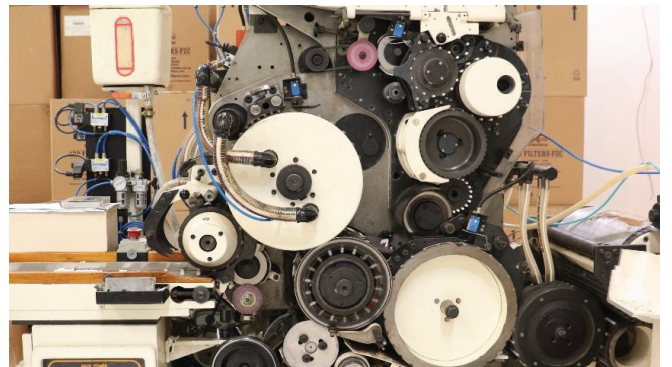

Ali Machinery

Tobacco Machinery | Spare Parts

Cigarette Maker MK 8 Double Knife Max 15

- MK-8 D Double Knife, Max 15 Multiroll with 1117 Infeed Unit
- 3000 Cigarettes Per Minute
- with Vacuum Pump and Dust Collector