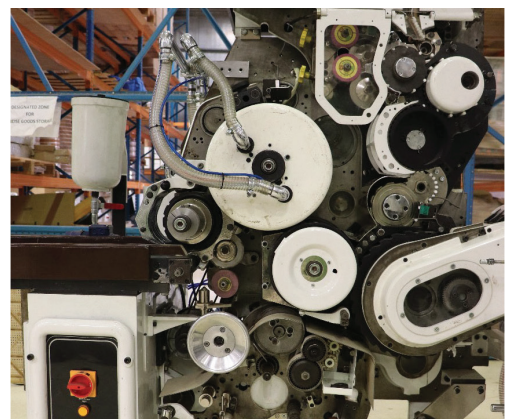

Ali Machinery

Tobacco Machinery | Spare Parts

Cigarette Maker MK 8 Single Knife Max 5 A-Type Printer

- MK-8 Single Knife, Max 5 Multiroll with 917 Infeed Unit & A-Type Printer
- 2000 Cigarettes Per Minute
- Vacuum Pump and Dust Collector