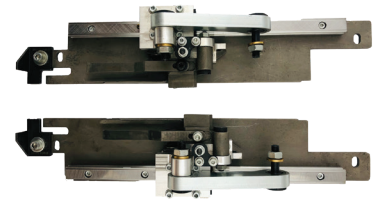

Transfer Pawl Assembly