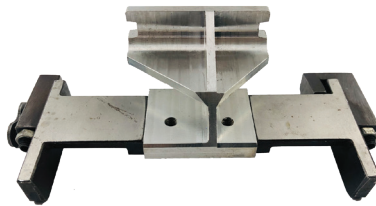

Filler Carriage