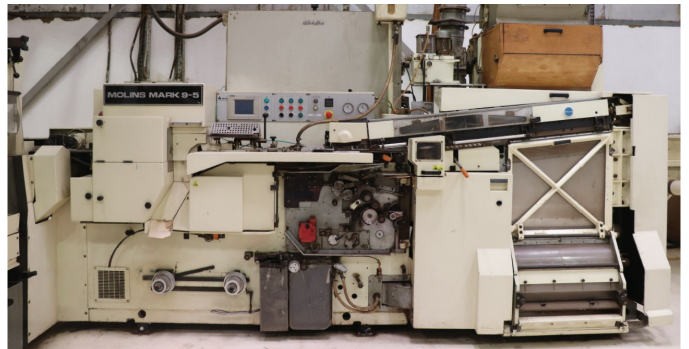

Cigarette Maker Protos 80 ER

- Protos 80 ER, Automatic Tobacco Feeder
Manual Splicer Unit
- 8000 Cigarettes Per Minute
- Siemens S7-400 PLC & Sinamic Panel IPC Display
Beckhoff Interface for MIDAS (Weight Control System)

Ali Machinery

Tobacco Machinery | Spare Parts

Cigarette Maker Protos 70 ER

- Protos 70 ER, Automatic Tobacco Feeder
Automatic Splicer Unit
- 7000 Cigarettes Per Minute
- Siemens S7-300 PLC & HMI Siemens IPC
Beckhoff Interface for MIDAS

Ali Machinery

Tobacco Machinery | Spare Parts

Cigarette Maker MK 9.5 Servo Drives Max S

- Molins Mark 9.5 S7-300 PLC, LENZE Servo Drives, Mass Flow Tray Filler & Automatic Tobacco Feeder
- 5000 Cigarettes Per Minute
- Siemens S-300 PLC & HMI Siemens IPC

Ali Machinery

Tobacco Machinery | Spare Parts

Cigarette Maker MK 9.5 Max S

- Molins Mark 9.5 (Aiger Rebuild), Hauni Max S, Mass Flow Tray Filler & Auto Tobacco Feeder
- 5000 Cigarettes Per Minute
- S7-300 PLC & HMI Display