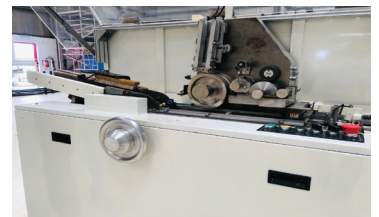

Hauni Tobacco Cutter