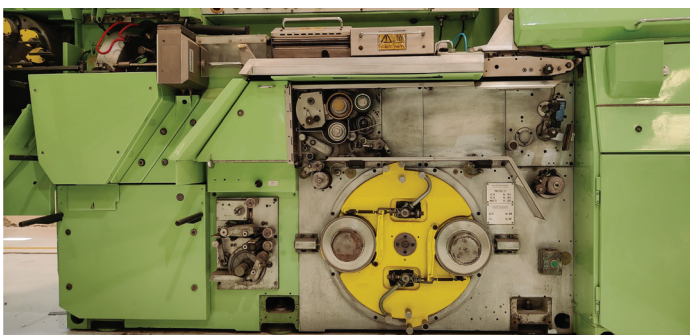

Cigarette Maker Protos 80 ER

- Protos 80 ER, Automatic Tobacco Feeder
Manual Splicer Unit
- 8000 Cigarettes Per Minute
- Siemens S7-400 PLC & Sinamic Panel IPC Display
Beckhoff Interface for MIDAS (Weight Control System)

Ali Machinery

Tobacco Machinery | Spare Parts

Cigarette Maker Protos 70 ER

- Protos 70 ER, Automatic Tobacco Feeder
Automatic Splicer Unit
- 7000 Cigarettes Per Minute
- Siemens S7-300 PLC & HMI Siemens IPC
Beckhoff Interface for MIDAS