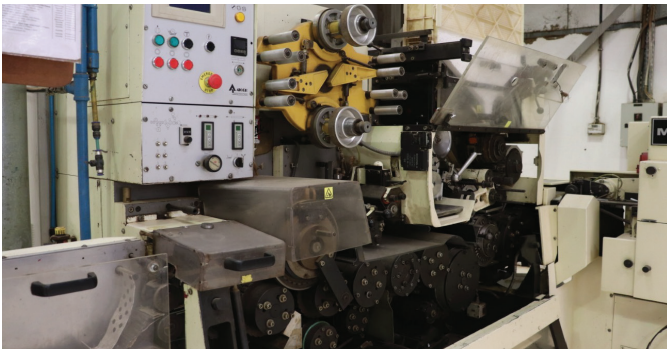

Cigarette Maker Protos 80 ER

- Protos 80 ER, Automatic Tobacco Feeder
Manual Splicer Unit
- 8000 Cigarettes Per Minute
- Siemens S7-400 PLC & Sinamic Panel IPC Display
Beckhoff Interface for MIDAS (Weight Control System)

Ali Machinery

Tobacco Machinery | Spare Parts

Cigarette Maker Protos 70 ER

- Protos 70 ER, Automatic Tobacco Feeder
Automatic Splicer Unit
- 7000 Cigarettes Per Minute
- Siemens S7-300 PLC & HMI Siemens IPC
Beckhoff Interface for MIDAS

Ali Machinery

Tobacco Machinery | Spare Parts

Cigarette Maker MK 9.5 Servo Drives Max S

- Molins Mark 9.5 S7-300 PLC, LENZE Servo Drives, Mass Flow Tray Filler & Automatic Tobacco Feeder
- 5000 Cigarettes Per Minute
- Siemens S-300 PLC & HMI Siemens IPC

Ali Machinery

Tobacco Machinery | Spare Parts

Cigarette Maker MK 9.5 Max S

- Molins Mark 9.5 (Aiger Rebuild), Hauni Max S, Mass Flow Tray Filler & Auto Tobacco Feeder
- 5000 Cigarettes Per Minute
- S7-300 PLC & HMI Display