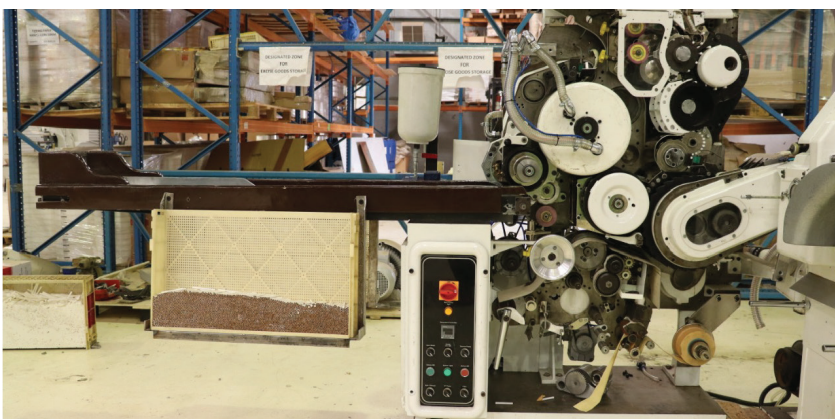

Ali Machinery

Tobacco Machinery | Spare Parts

Cigarette Maker MK 8 Single Knife Max 5 A-Type Printer

- MK-8 Single Knife, Max 5 Multiroll with 917 Infeed Unit & A-Type Printer
- 2000 Cigarettes Per Minute
- Vacuum Pump and Dust Collector