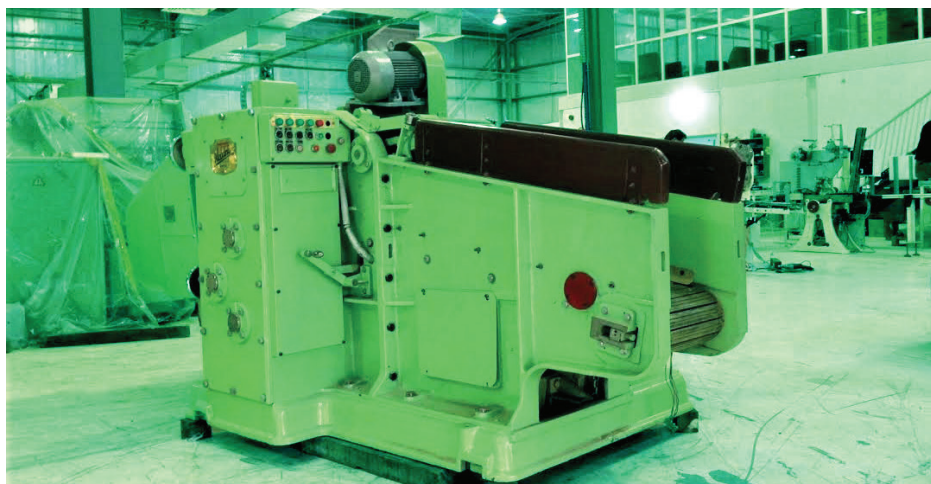

Hauni Tobacco Cutter