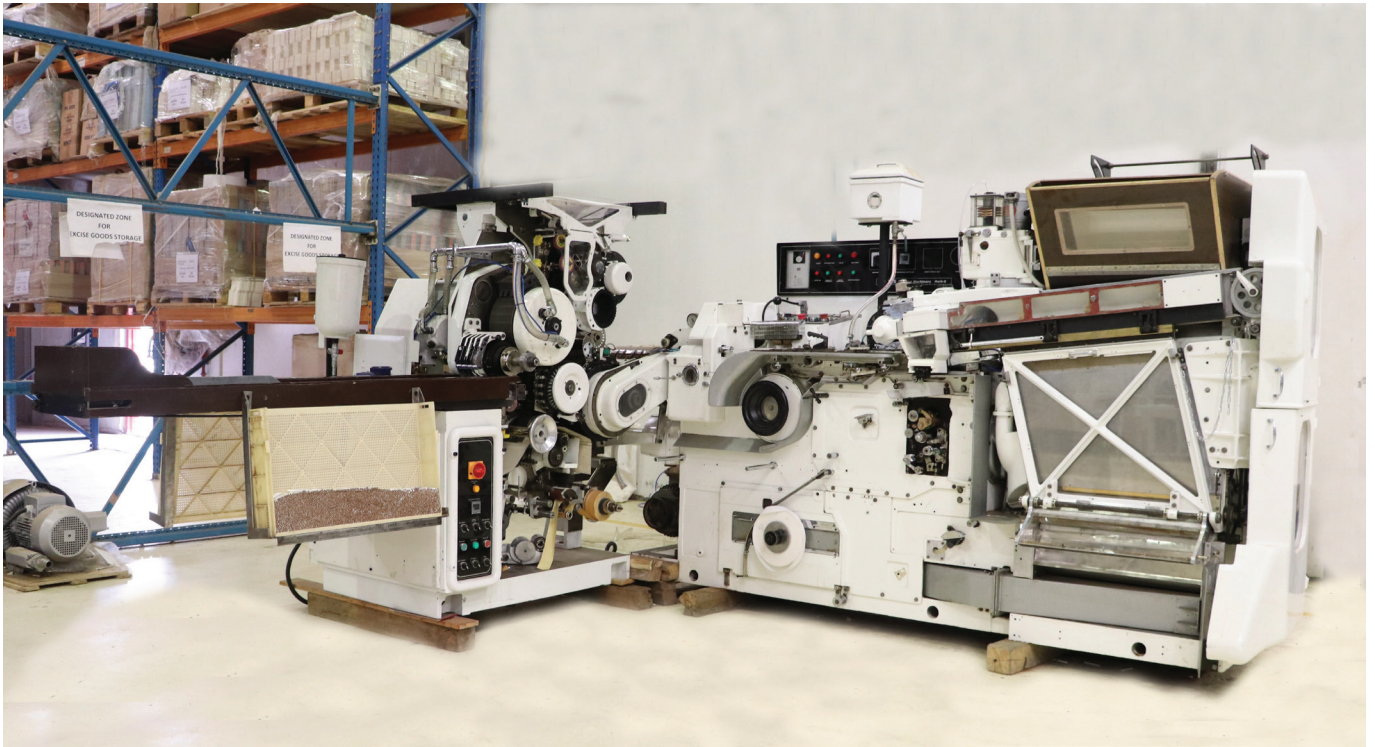

Ali Machinery

Tobacco Machinery | Spare Parts

Cigarette Maker MK 8 Single Knife Max 5 A-Type Printer

- MK-8 Single Knife, Max 5 Multiroll with 917 Infeed Unit & A-Type Printer
- 2000 Cigarettes Per Minute
- Vacuum Pump and Dust Collector